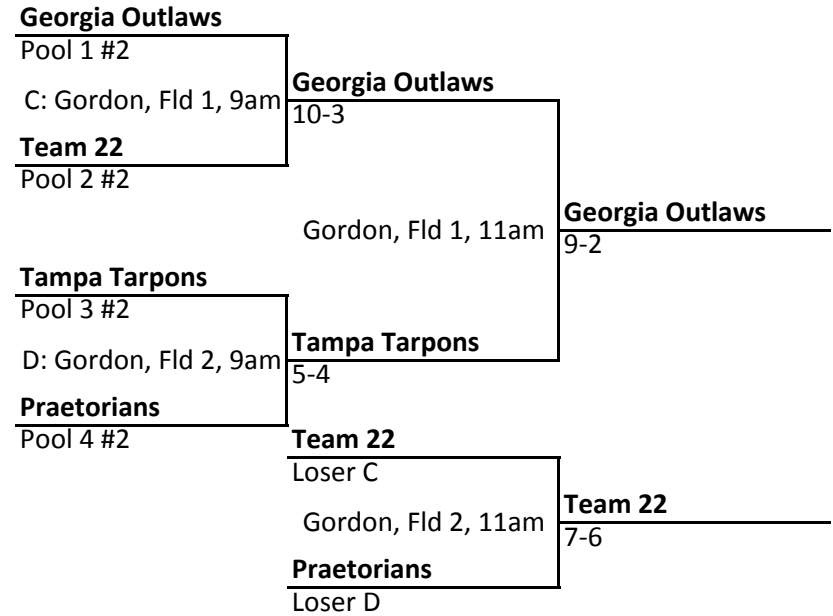

11B Consolation Bracket