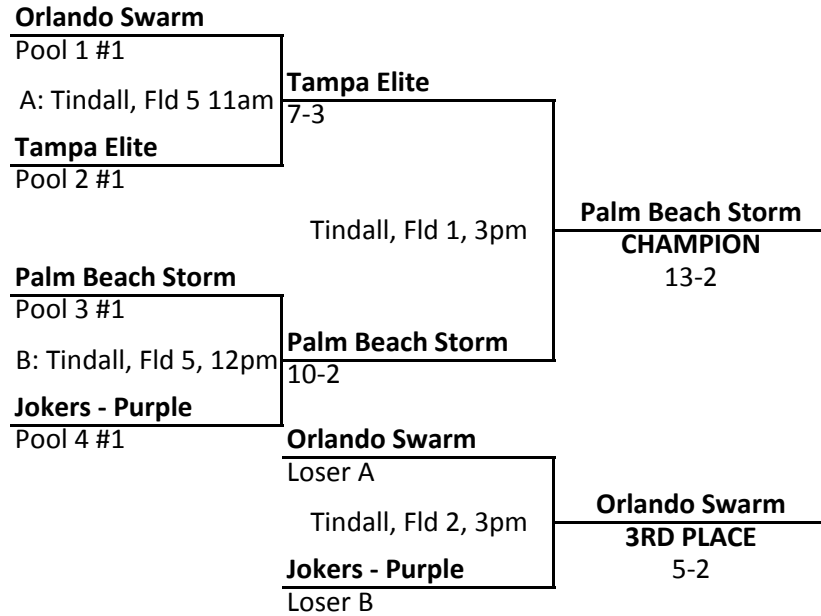

Team 22

Pool 1 #3 A: Gordon, Fld 1, 1pm	Blue Devil Elite 11-10
Blue Devil Elite Pool 2 #3	

LC Orlando

Pool 1 #4 B: Gordon, Fld 2, 1pm	LC Orlando 12-6
Tallahassee Terror Pool 2 #4	

Dawgs

Pool 1 #5 C: Gordon, Fld 3, 1pm	Dawgs 5-2
Orlando Possums Pool 2 #5	

Jokers Black

#3

Tindall, Fld 4, 12pm

Barracudas Navy

#4

Jokers Black

3RD PLACE

7-1

Team 22

#5

Tindall, Fld 4, 10am

Talon

#6

Team 22

5TH PLACE

16-2

SUNDAY, JUNE 2, 2013

11B Championship Bracket

11B Consolation Bracket

SUNDAY, JUNE 2, 2013

11B Consolation Bracket

11B Consolation Bracket