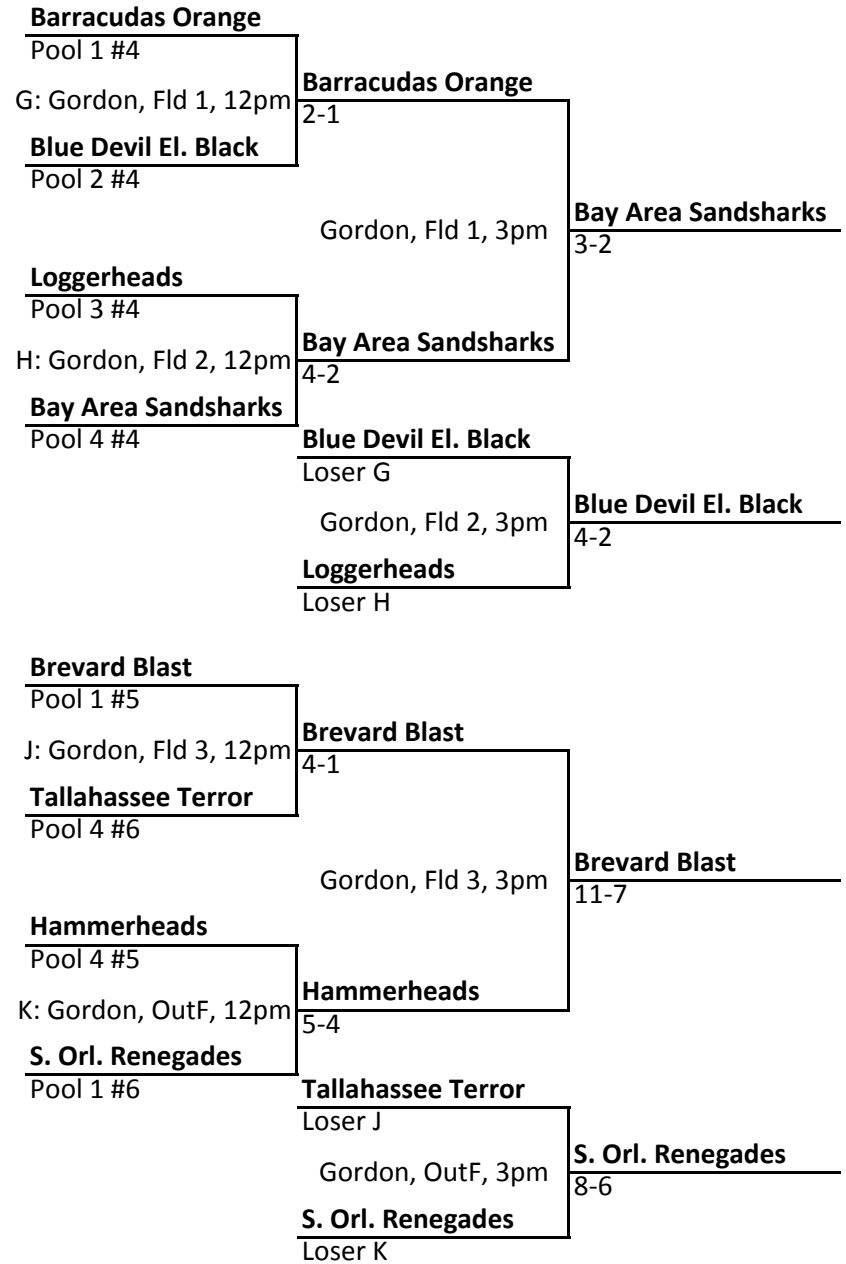

Team 22

Pool 1 #3 A: Gordon, Fld 1, 1pm	Blue Devil Elite 11-10
Blue Devil Elite Pool 2 #3	

LC Orlando

Pool 1 #4 B: Gordon, Fld 2, 1pm	LC Orlando 12-6
Tallahassee Terror Pool 2 #4	

Dawgs

Pool 1 #5 C: Gordon, Fld 3, 1pm	Dawgs 5-2
Orlando Possums Pool 2 #5	

SUNDAY, JUNE 2, 2013

13B Championship Bracket

13B Consolation Bracket

SUNDAY, JUNE 2, 2013

13B Consolation Bracket

13B Consolation Bracket

SUNDAY, JUNE 2, 2013

11A Championship Bracket

Jokers Black

#3

Tindall, Fld 4, 12pm

Barracudas Navy

#4

Jokers Black

3RD PLACE

7-1