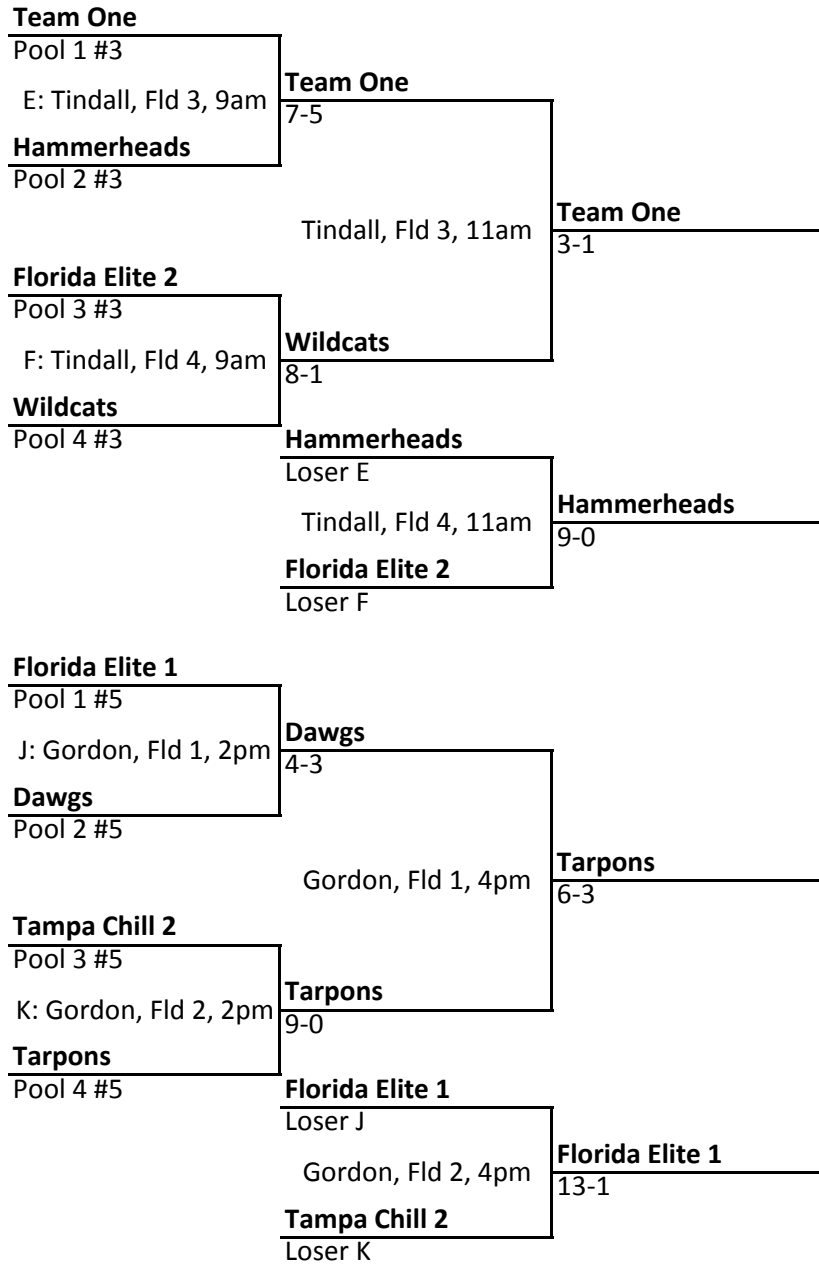

Pool 1 #4

B: Hickory, Std, 4pm

Georgia Outlaws

Pool 2 #4

Possums 2
1-0 (forfeit)

Tribe

Pool 1 #5

C: Hickory, Fld 2, 4pm

Possums 1

Pool 2 #5

Tribe
6-4

SUNDAY, JUNE 2, 2013

High School B Championship Bracket

High School B Consolation Bracket

SUNDAY, JUNE 2, 2013

High School B Consolation Bracket