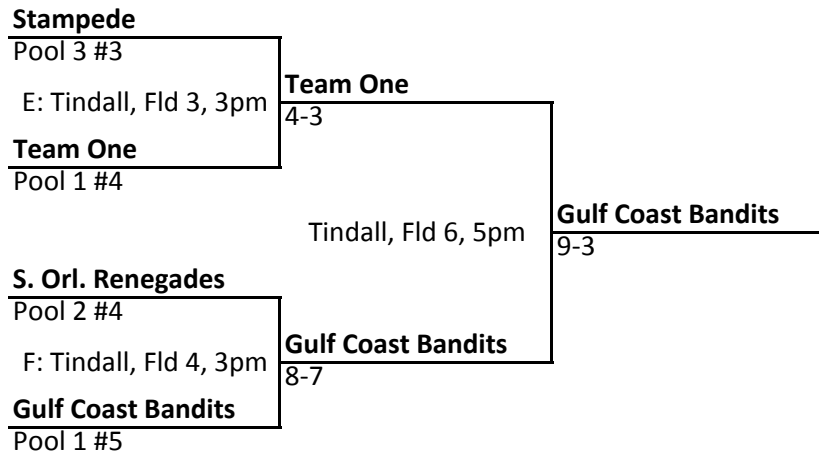

U15A Consolation Bracket

Blue Devil Elite TBD A: Hickory, Std, 1pm	Blue Devil Elite 6-2
Tampa Elite TBD	

LC Orlando TBD B: Hickory, Fld 2, 1pm	Florida Elite 5-4
Florida Elite TBD	

Blue Devil Elite TBD C: Hickory, Fld 2, 3pm	Dawgs 1-0 (forfeit)
Dawgs TBD	

SUNDAY, JUNE 2, 2013

15B Championship Bracket

15B Consolation Bracket

15B Consolation Bracket

15B Consolation Bracket

SUNDAY, JUNE 2, 2013

13A Championship Bracket

Monsters

Pool 1 #1 Tindall, Fld 3, 4pm	Tampa Elite CHAMPION 5-2
Tampa Elite Pool 2 #1	

Barracudas Navy

Pool 1 #2 Tindall, Fld 4, 4pm	Palm Beach Storm 3RD PLACE 8-4
Palm Beach Storm Pool 2 #2	

13A Consolation Bracket

Team 22

Pool 1 #3 A: Gordon, Fld 1, 1pm	Blue Devil Elite 11-10
Blue Devil Elite Pool 2 #3	

LC Orlando

Pool 1 #4 B: Gordon, Fld 2, 1pm	LC Orlando 12-6
Tallahassee Terror Pool 2 #4	

Dawgs

Pool 1 #5 C: Gordon, Fld 3, 1pm	Dawgs 5-2
Orlando Possums Pool 2 #5	