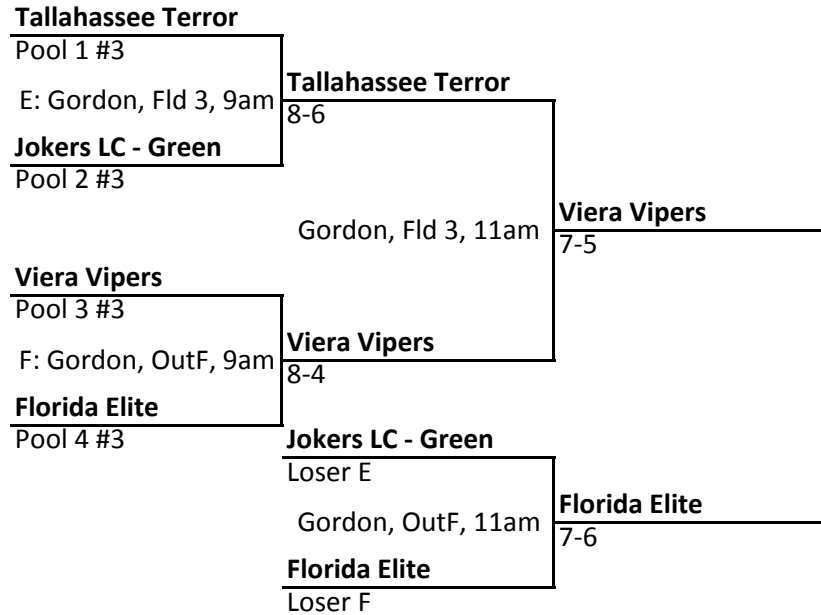

Jokers Black

#3

Tindall, Fld 4, 12pm

Barracudas Navy

#4

Jokers Black

3RD PLACE

7-1

Team 22

#5

Tindall, Fld 4, 10am

Talon

#6

Team 22

5TH PLACE

16-2

SUNDAY, JUNE 2, 2013

11B Championship Bracket

11B Consolation Bracket

SUNDAY, JUNE 2, 2013

11B Consolation Bracket

11B Consolation Bracket