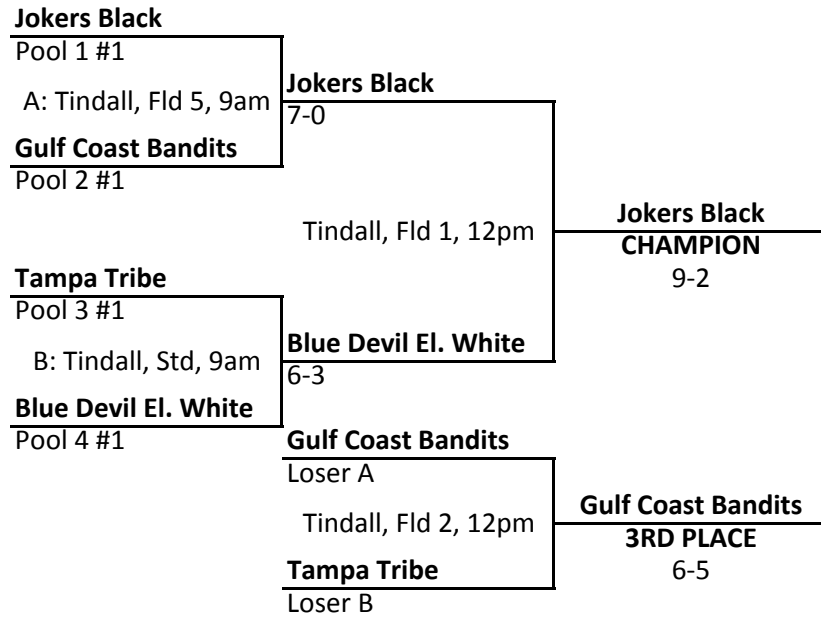

Pool 1 #1 Tindall, Fld 3, 4pm	Tampa Elite CHAMPION 5-2
Tampa Elite Pool 2 #1	

Barracudas Navy

Pool 1 #2 Tindall, Fld 4, 4pm	Palm Beach Storm 3RD PLACE 8-4
Palm Beach Storm Pool 2 #2	

13A Consolation Bracket

Team 22

Pool 1 #3 A: Gordon, Fld 1, 1pm	Blue Devil Elite 11-10
Blue Devil Elite Pool 2 #3	

LC Orlando

Pool 1 #4 B: Gordon, Fld 2, 1pm	LC Orlando 12-6
Tallahassee Terror Pool 2 #4	

Dawgs

Pool 1 #5 C: Gordon, Fld 3, 1pm	Dawgs 5-2
Orlando Possums Pool 2 #5	

SUNDAY, JUNE 2, 2013

13B Championship Bracket

13B Consolation Bracket

SUNDAY, JUNE 2, 2013

13B Consolation Bracket

13B Consolation Bracket

SUNDAY, JUNE 2, 2013

11A Championship Bracket

Jokers Black

#3

Tindall, Fld 4, 12pm

Barracudas Navy

#4

Jokers Black

3RD PLACE

7-1