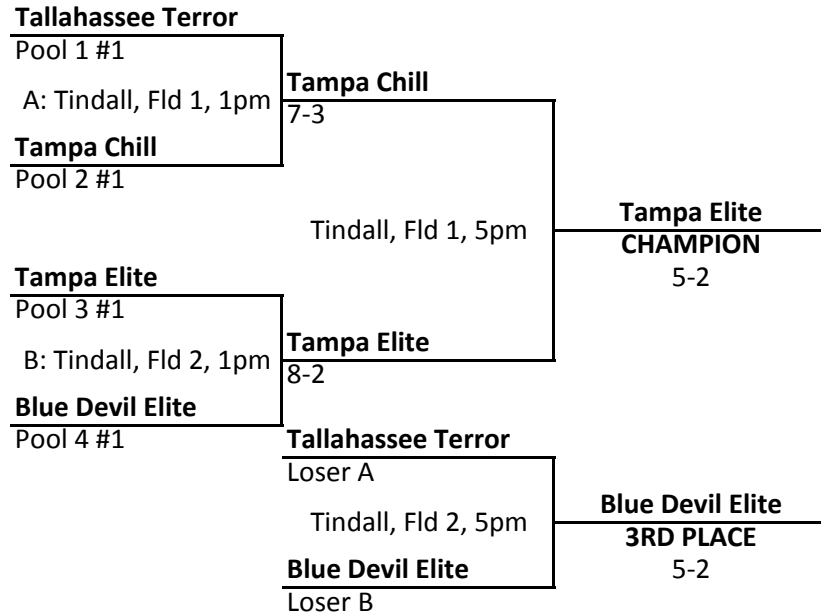

SUNDAY, JUNE 2, 2013

High School B Championship Bracket