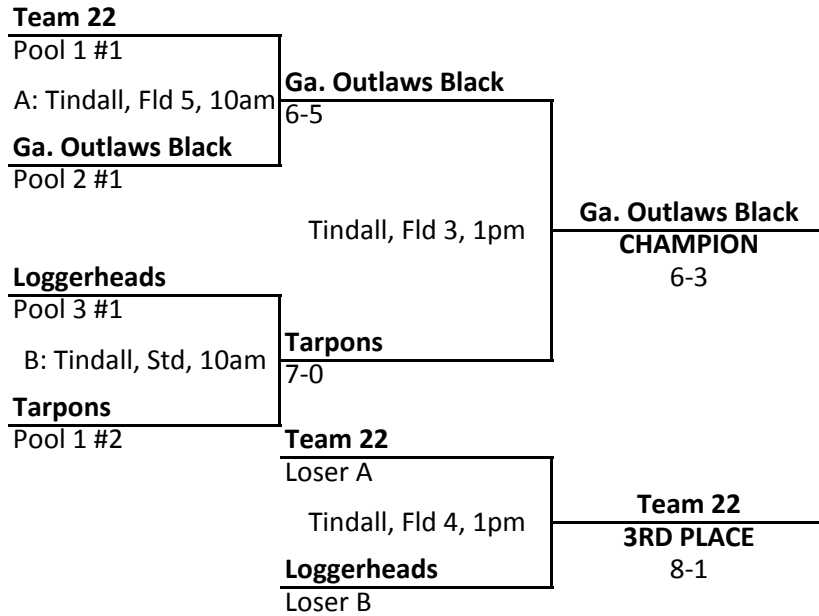

U15A Consolation Bracket

Blue Devil Elite TBD A: Hickory, Std, 1pm	Blue Devil Elite 6-2
Tampa Elite TBD	

LC Orlando TBD B: Hickory, Fld 2, 1pm	Florida Elite 5-4
Florida Elite TBD	

Blue Devil Elite TBD C: Hickory, Fld 2, 3pm	Dawgs 1-0 (forfeit)
Dawgs TBD	

SUNDAY, JUNE 2, 2013

15B Championship Bracket

15B Consolation Bracket

15B Consolation Bracket

15B Consolation Bracket

SUNDAY, JUNE 2, 2013

13A Championship Bracket

Monsters