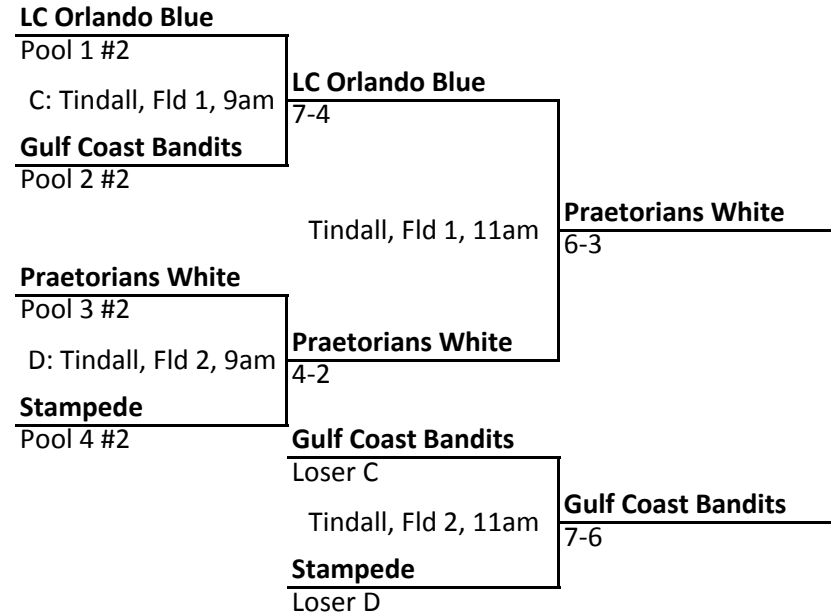

Pool 1 #4

B: Hickory, Std, 4pm

Georgia Outlaws

Pool 2 #4

Possums 2
1-0 (forfeit)

Tribe

Pool 1 #5

C: Hickory, Fld 2, 4pm

Possums 1

Pool 2 #5

Tribe
6-4

SUNDAY, JUNE 2, 2013

High School B Championship Bracket

High School B Consolation Bracket

SUNDAY, JUNE 2, 2013

High School B Consolation Bracket

High School B Consolation Bracket

SUNDAY, JUNE 2, 2013

U15A Championship Bracket

Ga. Outlaws Gold #1 Tindall, Fld 1, 2pm	Ga. Outlaws Gold CHAMPION 13-4
Stampede Purple #2	

Barracudas #3 Tindall, Fld 2, 2pm	Barracudas 3RD PLACE 8-6
Aces #4	

U15A Consolation Bracket

Blue Devil Elite TBD A: Hickory, Std, 1pm	Blue Devil Elite 6-2
Tampa Elite TBD	

LC Orlando TBD B: Hickory, Fld 2, 1pm	Florida Elite 5-4
Florida Elite TBD	

Blue Devil Elite TBD C: Hickory, Fld 2, 3pm	Dawgs 1-0 (forfeit)
Dawgs TBD	