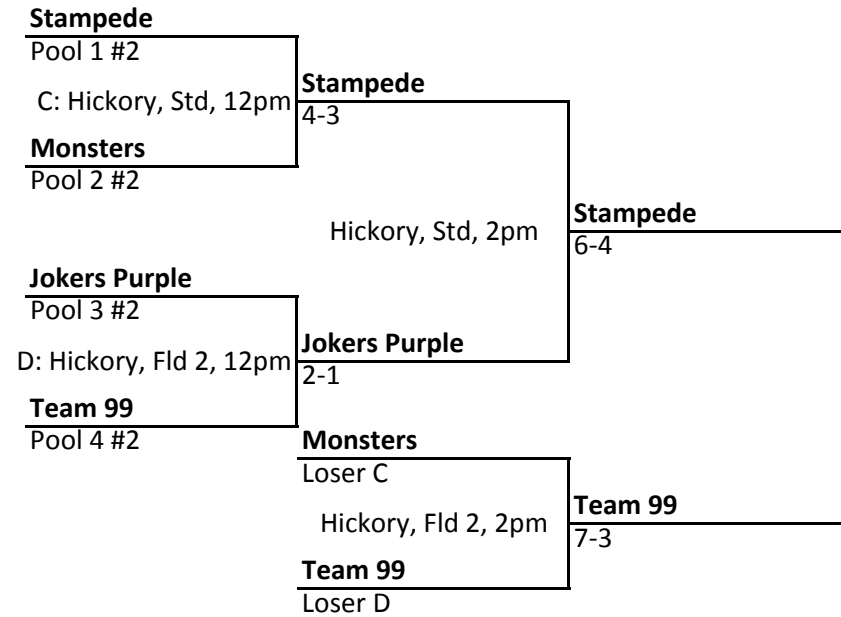

Pool 1 #1 Tindall, Fld 3, 4pm	Tampa Elite CHAMPION 5-2
Tampa Elite Pool 2 #1	

Barracudas Navy

Pool 1 #2 Tindall, Fld 4, 4pm	Palm Beach Storm 3RD PLACE 8-4
Palm Beach Storm Pool 2 #2	

13A Consolation Bracket

Team 22

Pool 1 #3 A: Gordon, Fld 1, 1pm	Blue Devil Elite 11-10
Blue Devil Elite Pool 2 #3	

LC Orlando

Pool 1 #4 B: Gordon, Fld 2, 1pm	LC Orlando 12-6
Tallahassee Terror Pool 2 #4	

Dawgs

Pool 1 #5 C: Gordon, Fld 3, 1pm	Dawgs 5-2
Orlando Possums Pool 2 #5	

SUNDAY, JUNE 2, 2013

13B Championship Bracket

13B Consolation Bracket

SUNDAY, JUNE 2, 2013

13B Consolation Bracket

13B Consolation Bracket

SUNDAY, JUNE 2, 2013

11A Championship Bracket

Blue Devil Elite

#1

Tindall, Fld 3, 12pm

Monsters

#2

Blue Devil Elite

CHAMPION

8-4