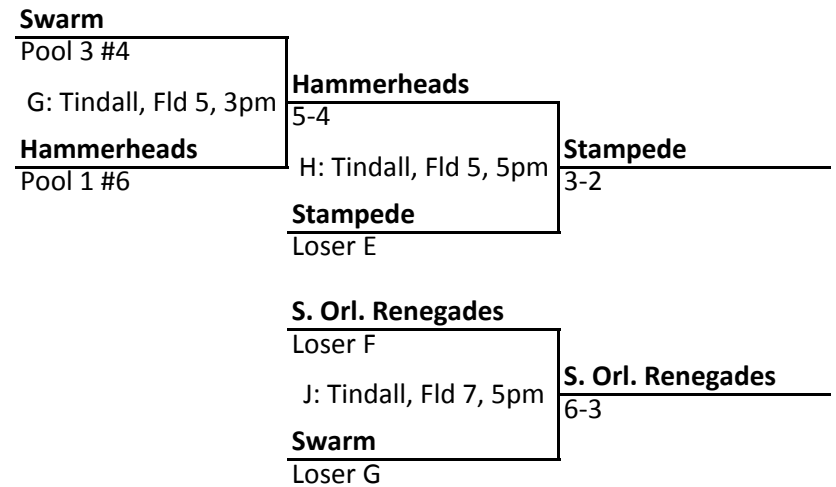

U15A Consolation Bracket

Blue Devil Elite TBD A: Hickory, Std, 1pm	Blue Devil Elite 6-2
Tampa Elite TBD	

LC Orlando TBD B: Hickory, Fld 2, 1pm	Florida Elite 5-4
Florida Elite TBD	

Blue Devil Elite TBD C: Hickory, Fld 2, 3pm	Dawgs 1-0 (forfeit)
Dawgs TBD	

SUNDAY, JUNE 2, 2013

15B Championship Bracket

15B Consolation Bracket

15B Consolation Bracket

15B Consolation Bracket

SUNDAY, JUNE 2, 2013

13A Championship Bracket

Monsters

Pool 1 #1 Tindall, Fld 3, 4pm	Tampa Elite CHAMPION 5-2
Tampa Elite Pool 2 #1	

Barracudas Navy

Pool 1 #2 Tindall, Fld 4, 4pm	Palm Beach Storm 3RD PLACE 8-4
Palm Beach Storm Pool 2 #2	

13A Consolation Bracket