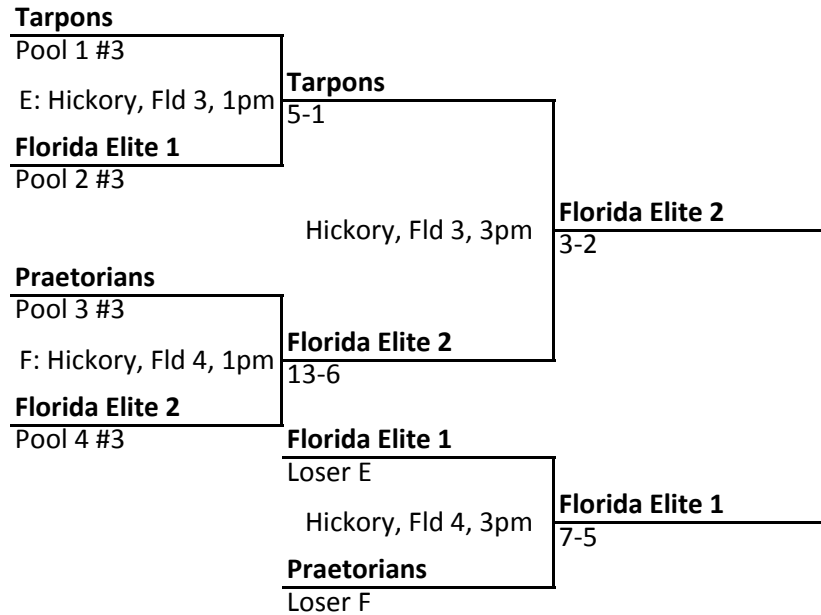

Team 22

Pool 1 #3 A: Gordon, Fld 1, 1pm	Blue Devil Elite 11-10
Blue Devil Elite Pool 2 #3	

LC Orlando

Pool 1 #4 B: Gordon, Fld 2, 1pm	LC Orlando 12-6
Tallahassee Terror Pool 2 #4	

Dawgs

Pool 1 #5 C: Gordon, Fld 3, 1pm	Dawgs 5-2
Orlando Possums Pool 2 #5	

SUNDAY, JUNE 2, 2013

13B Championship Bracket

13B Consolation Bracket

SUNDAY, JUNE 2, 2013

13B Consolation Bracket

13B Consolation Bracket

SUNDAY, JUNE 2, 2013

11A Championship Bracket

Blue Devil Elite

#1

Tindall, Fld 3, 12pm

Monsters

#2

Blue Devil Elite

CHAMPION

8-4

Jokers Black

#3

Tindall, Fld 4, 12pm

Barracudas Navy

#4

Jokers Black

3RD PLACE

7-1