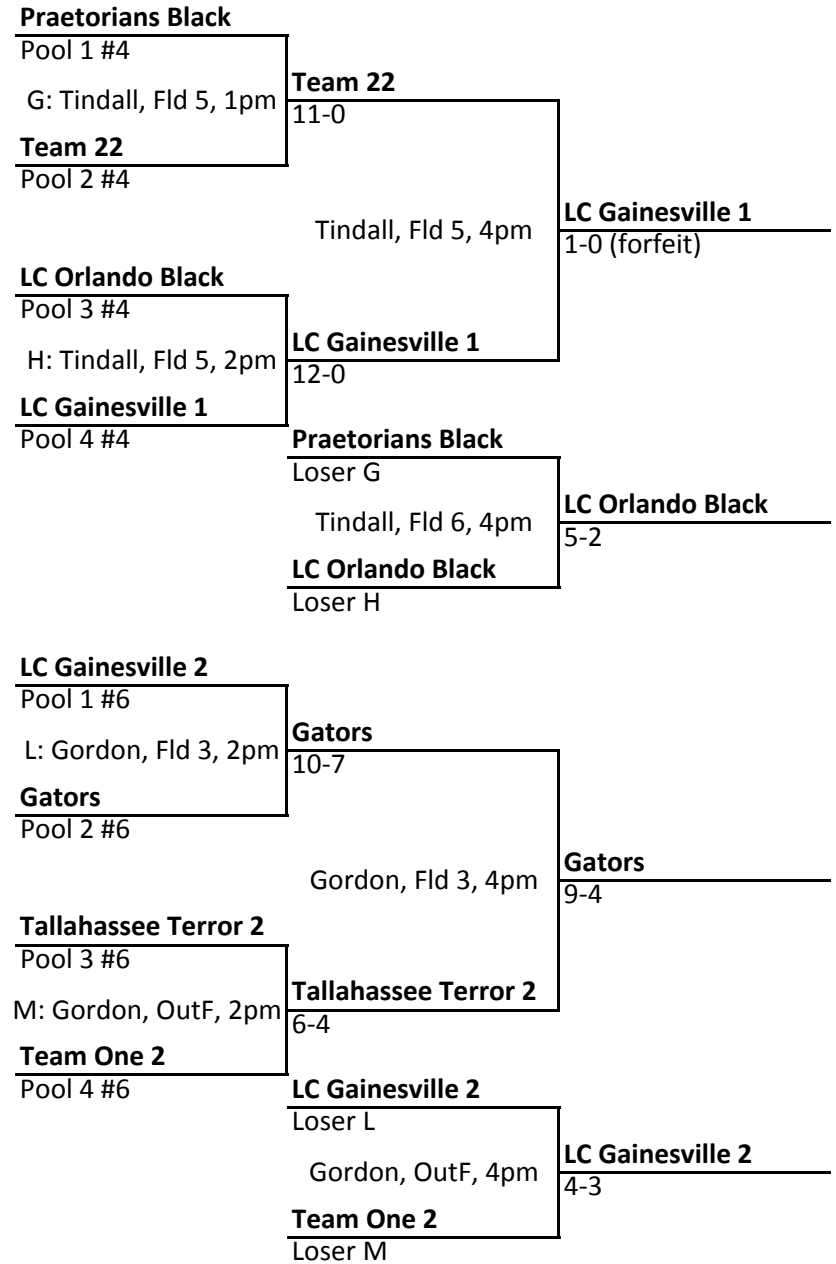

High School B Consolation Bracket