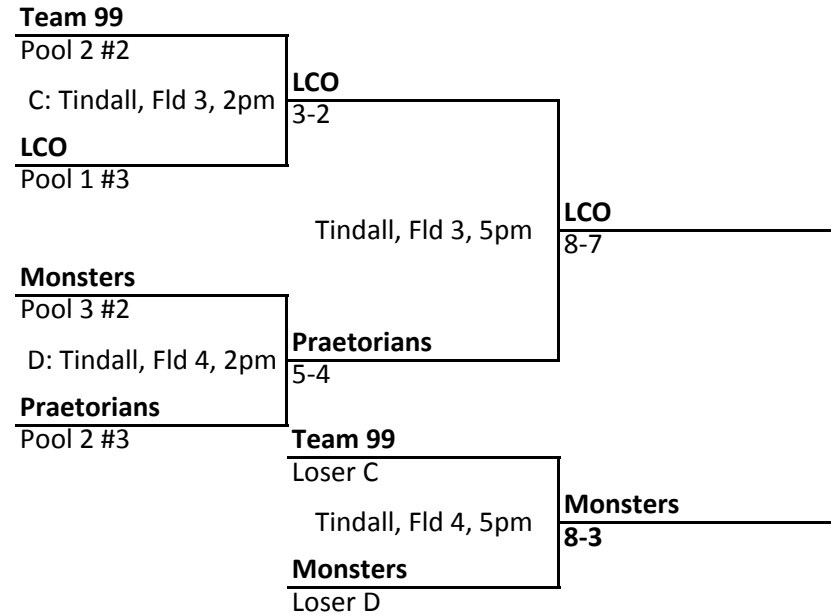

U15A Consolation Bracket

Blue Devil Elite TBD A: Hickory, Std, 1pm	Blue Devil Elite 6-2
Tampa Elite TBD	

LC Orlando TBD B: Hickory, Fld 2, 1pm	Florida Elite 5-4
Florida Elite TBD	

Blue Devil Elite TBD C: Hickory, Fld 2, 3pm	Dawgs 1-0 (forfeit)
Dawgs TBD	

SUNDAY, JUNE 2, 2013

15B Championship Bracket

15B Consolation Bracket

15B Consolation Bracket

15B Consolation Bracket

SUNDAY, JUNE 2, 2013

13A Championship Bracket

Monsters